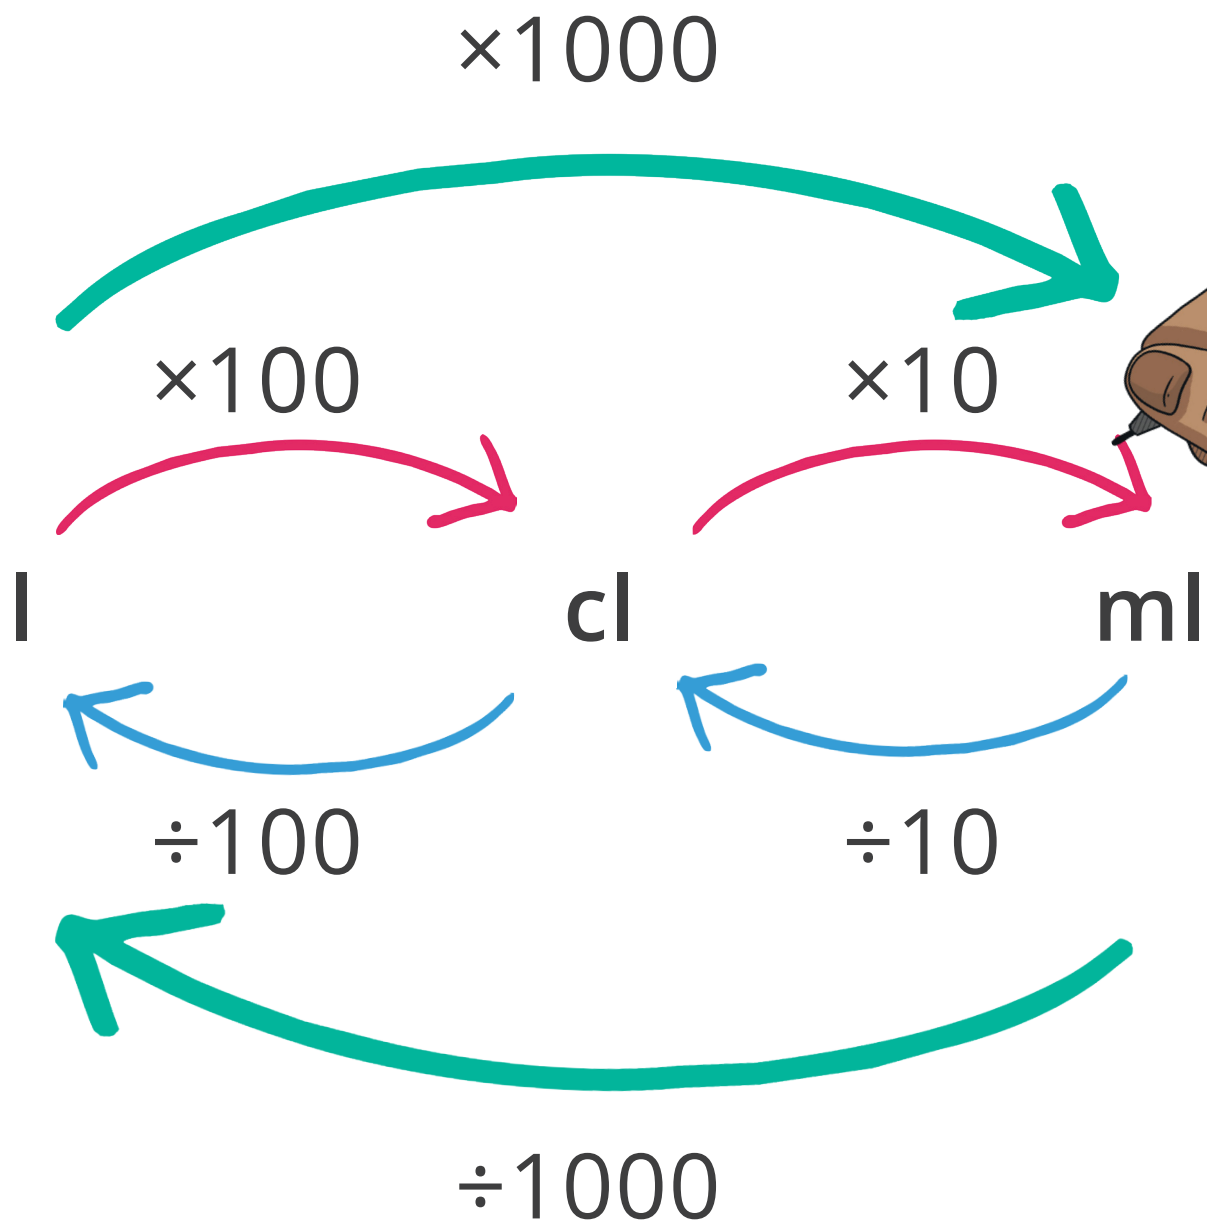

Converting between Metric Units: **Capacity**

Converting between Metric Units: Length

Converting between Metric Units: Mass

Metric Units for Capacity

What You Need To Know

- Centilitre = cl
- Millilitre = ml
- Litre = l

Key Equivalences

$$1\text{cl} = 10\text{ml}$$

$$10\text{cl} = 100\text{ml}$$

$$100\text{cl} = 1\text{l}$$

$$1000\text{ml} = 1\text{l}$$

Metric Units for Length

What You Need To Know

- Millimetres = mm
- Centimetres = cm
- Metres = m
- Kilometres = km

Key Equivalences

10mm = 1cm

100mm = 10cm

1000mm = 1m

100cm = 1m

1000cm = 10m

100 000cm = 1km

1000m = 1km